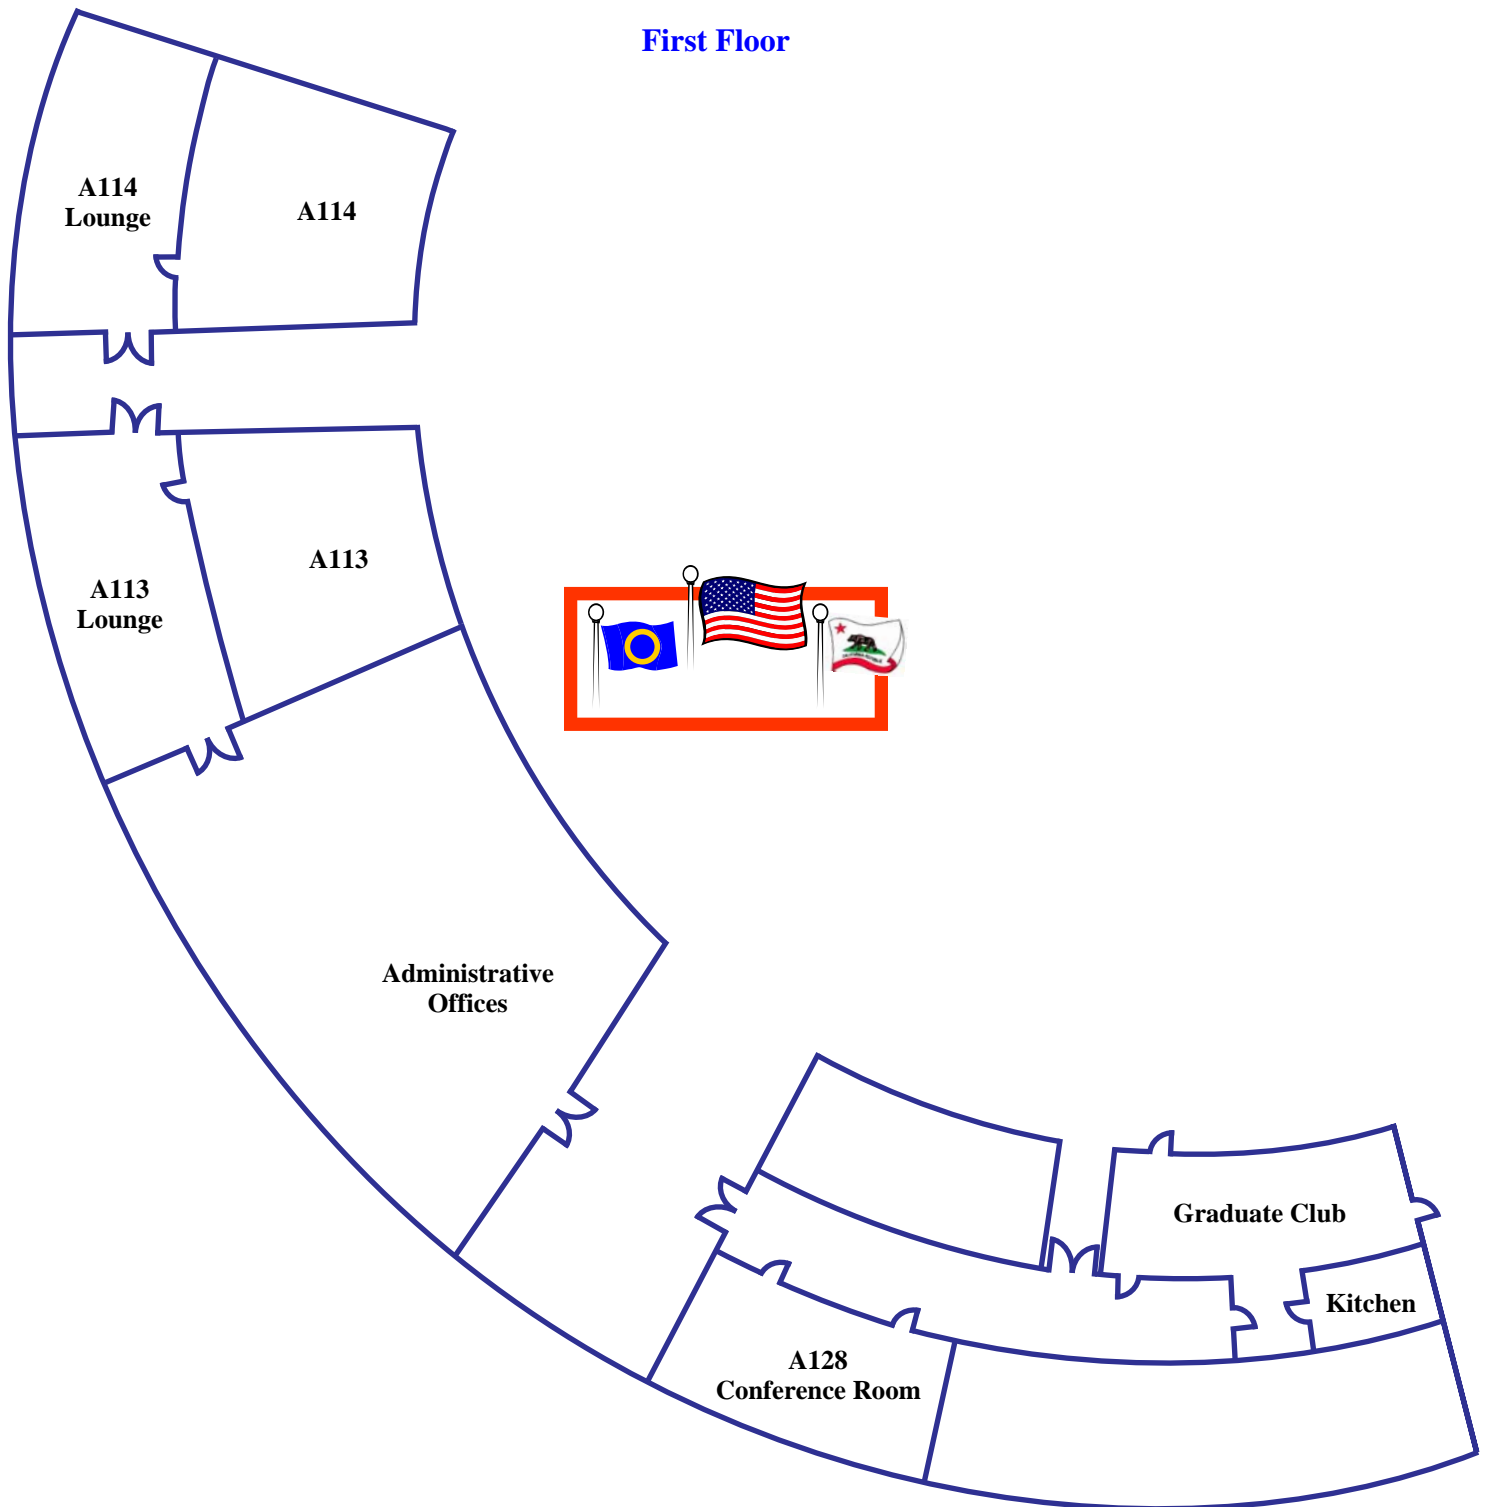

North

UCR | PALM DESERT GRADUATE CENTER Campus Map

Parking Lot B—Visitor/Event Parking

**University Building
B Building**

Parking
Meters

Information
Desk

Auditorium

Administrative
Offices

Heckmann
Boardroom

Graduate
Club

**Heckmann Building
A Building**

Parking Lot A—UCR Staff Parking

Cook Street

Frank Sinatra Drive

Heckmann Building A Building

First Floor

University Building B Building

First Floor

Second Floor