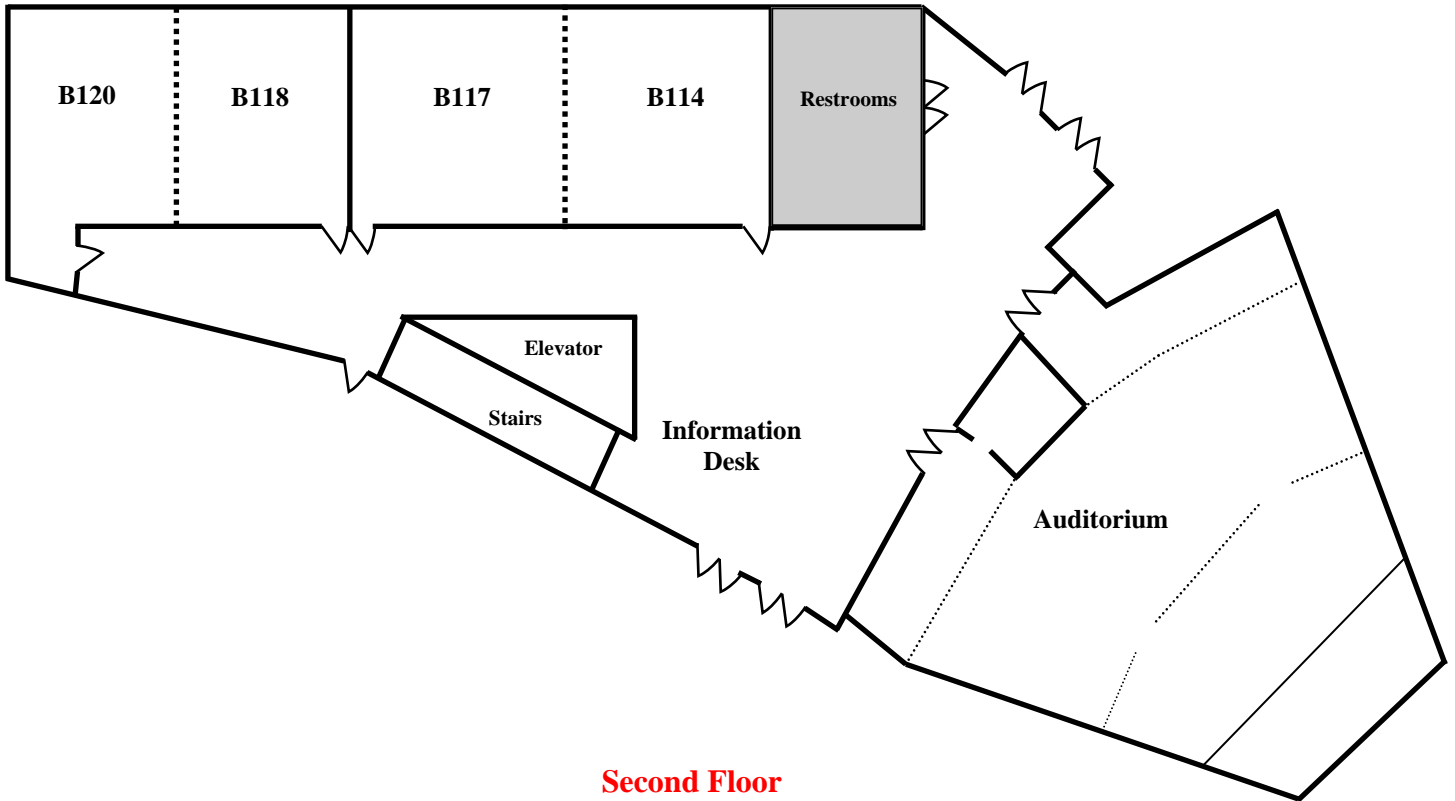

North

UCR | PALM DESERT GRADUATE CENTER Campus Map

Parking Lot B—Visitor/Event Parking

**University Building
B Building**

Parking
Meters

Information
Desk

Auditorium

Administrative
Offices

Heckmann
Boardroom

Graduate
Club

**Heckmann Building
A Building**

Parking Lot A—UCR Staff Parking

Cook Street

Frank Sinatra Drive

Heckmann Building A Building

First Floor

University Building B Building

First Floor

Second Floor